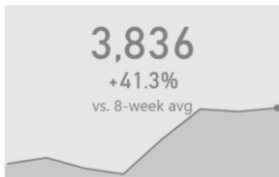

# HOW TO SELECT YOUR DASHBOARD VISUAL

tree map\*

bar chart

bullet series

card

card with sparkline