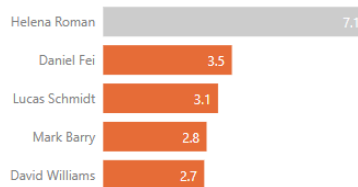

# HOW TO SELECT YOUR DASHBOARD VISUAL

tree map\*

bar chart

bullet series

card

card with sparkline