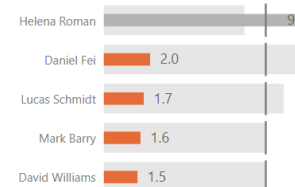

# HOW TO SELECT YOUR DASHBOARD VISUAL

tree map\*

bar chart

bullet series

card

card with sparkline